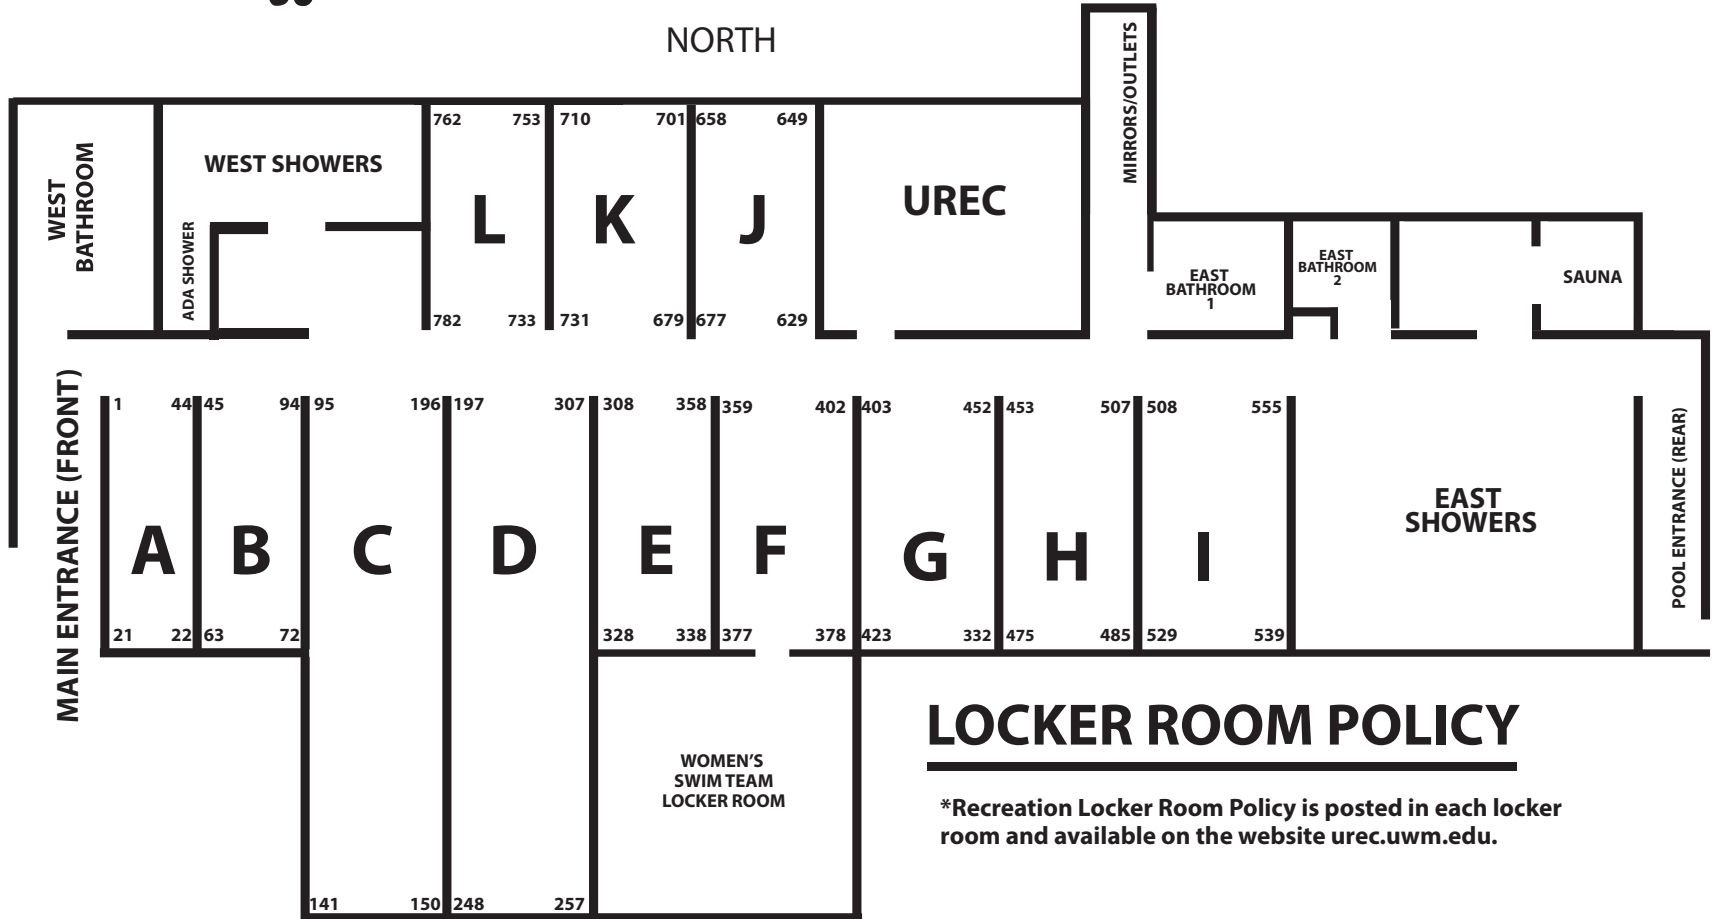

# WOMEN'S LOCKER ROOM

NORTH

WEST

EAST

SOUTH

EQUIPMENT ROOM (TOWEL SERVICE)

## LOCKER ROOM POLICY

\*Recreation Locker Room Policy is posted in each locker room and available on the website [urec.uwm.edu](http://urec.uwm.edu).

University Recreation