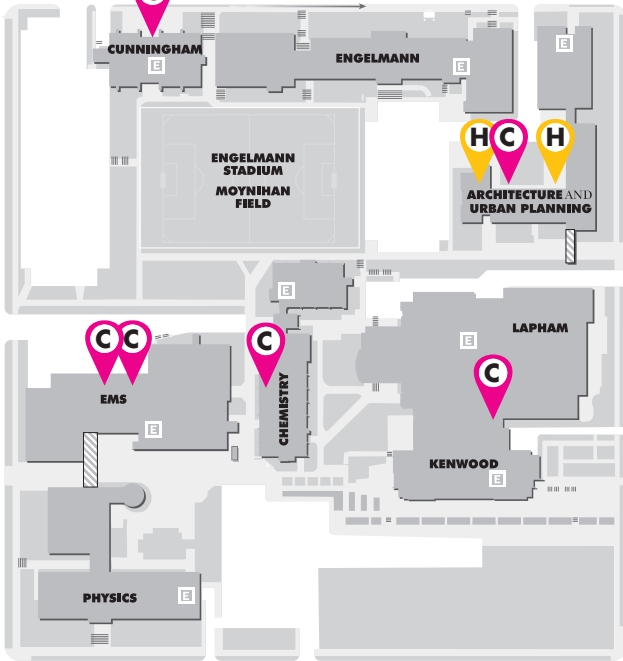

**Print Station Locations**

**KEY**

*Off-Campus Locations (not pictured): Cambridge, Kenilworth, Riverview, Zilber*

  
 Color Station

  
 Black & White Station

  
 Wheelchair Accessible  
 Color Station

  
 Hi Res 11"x17" and  
 8.5"x11" Color Station

  
 Color Station  
 with Scanner