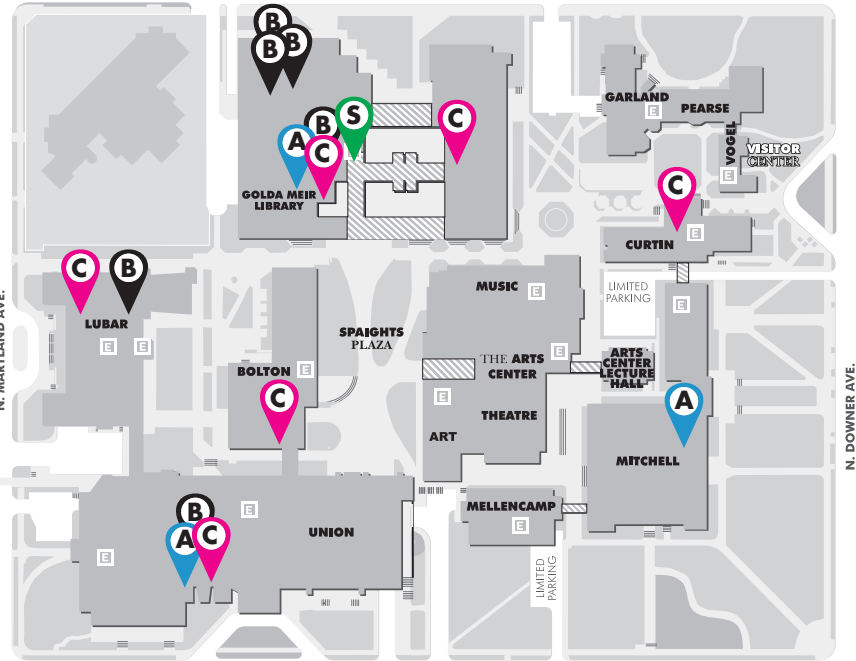

**Print Station Locations**

**KEY**

*Off-Campus Locations (not pictured): Cambridge, Kenilworth, Riverview, Zilber*

  
 Color Station

  
 Black & White Station

  
 Wheelchair Accessible  
 Color Station

  
 Hi Res 11"x17" and  
 8.5"x11" Color Station

  
 Color Station  
 with Scanner