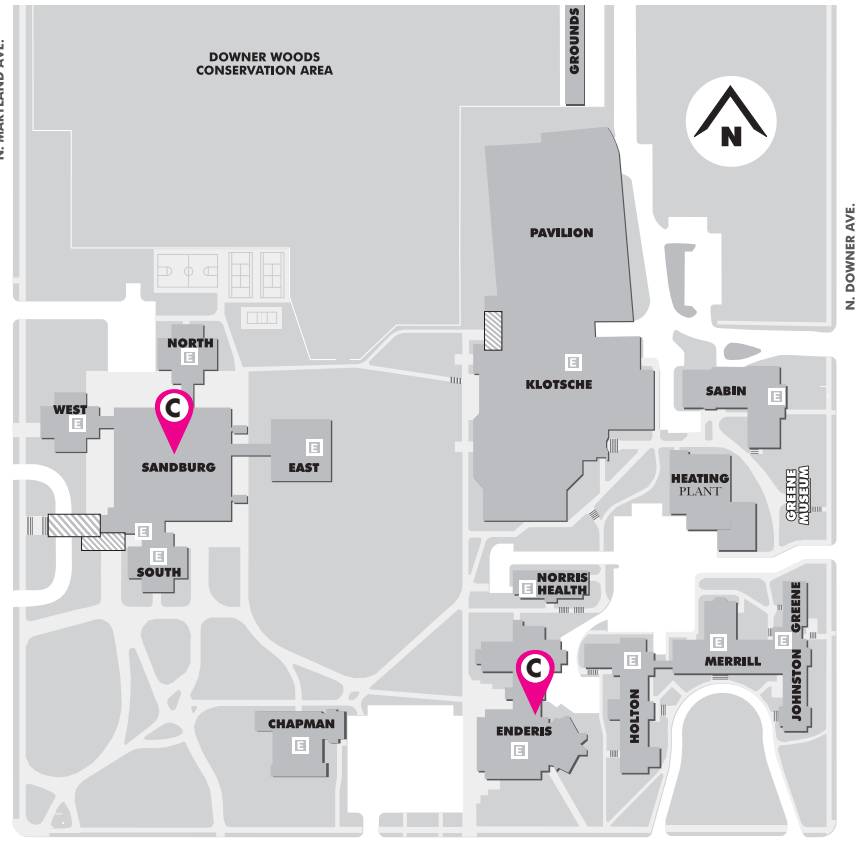

**Print Station Locations**

**KEY**

*Off-Campus Locations (not pictured): Cambridge, Kenilworth, Riverview, Zilber*

  
 Color Station

  
 Black & White Station

  
 Wheelchair Accessible  
 Color Station

  
 Hi Res 11"x17" and  
 8.5"x11" Color Station

  
 Color Station  
 with Scanner