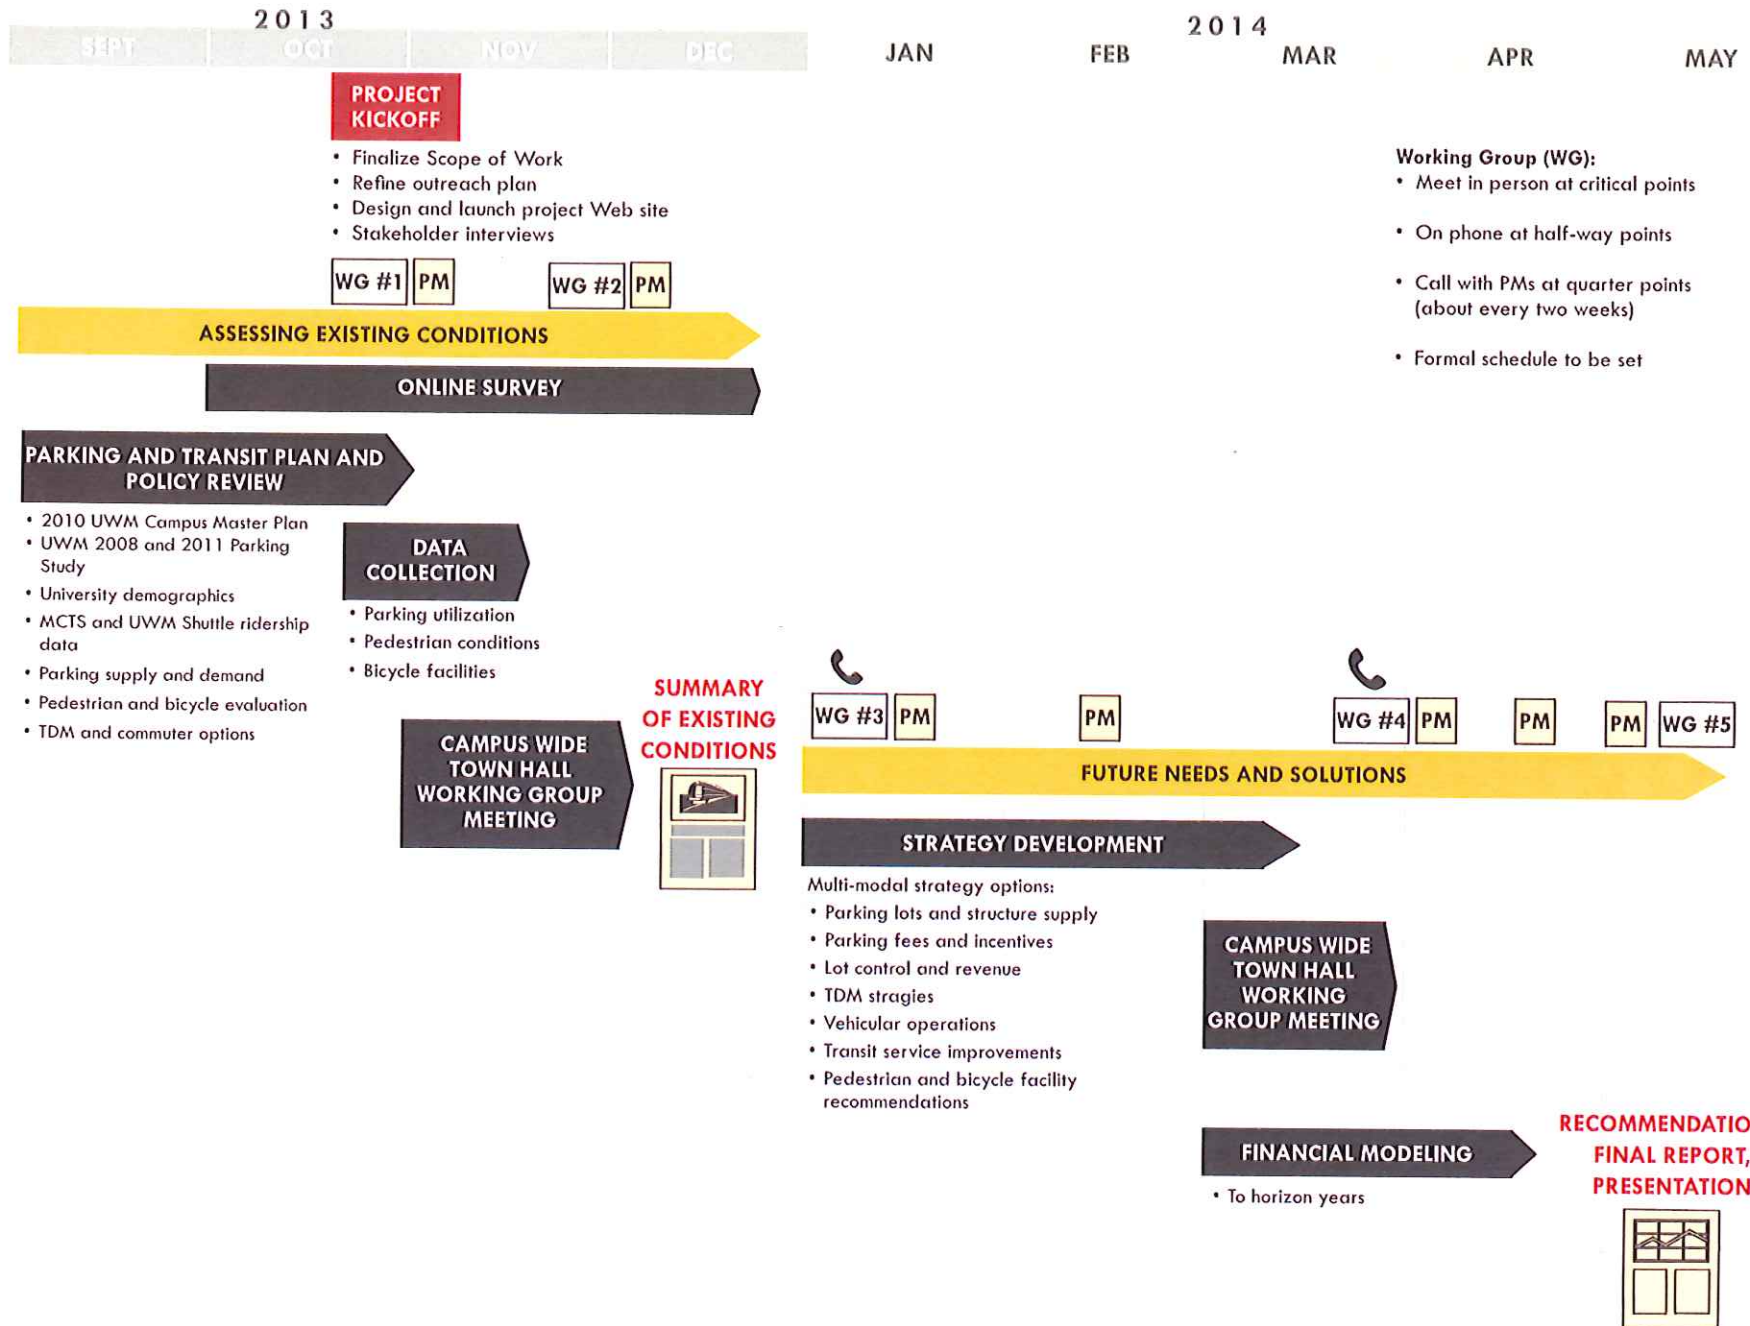

UNIVERSITY OF WISCONSIN-MILWAUKEE TRANSPORTATION AND PARKING STUDY

DRAFT PROJECT TIMELINE

UNIVERSITY OF WISCONSIN-MILWAUKEE TRANSPORTATION AND PARKING STUDY

DRAFT PROJECT TIMELINE