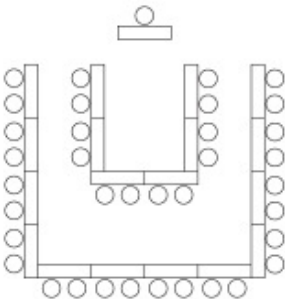

Room Configuration Diagrams

Chevron

Double U

Herringbone

Lateral

Rectangle

Single U

T-Shape