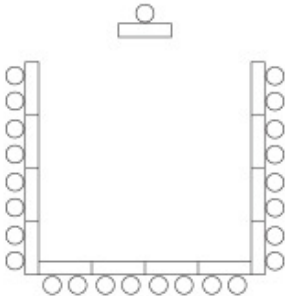

Room Configuration Diagrams

Chevron

Double U

Herringbone

Lateral

Rectangle

Single U

T-Shape