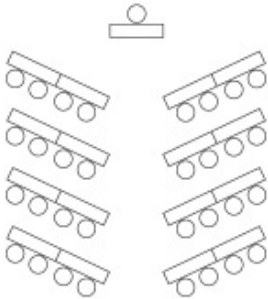

Room Configuration Diagrams

Chevron

Double U

Herringbone

Lateral

Rectangle

Single U

T-Shape