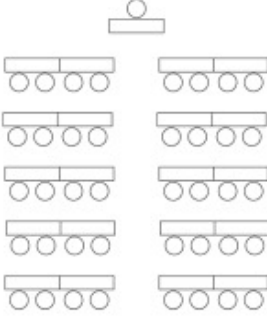

Room Configuration Diagrams

Chevron

Double U

Herringbone

Lateral

Rectangle

Single U

T-Shape