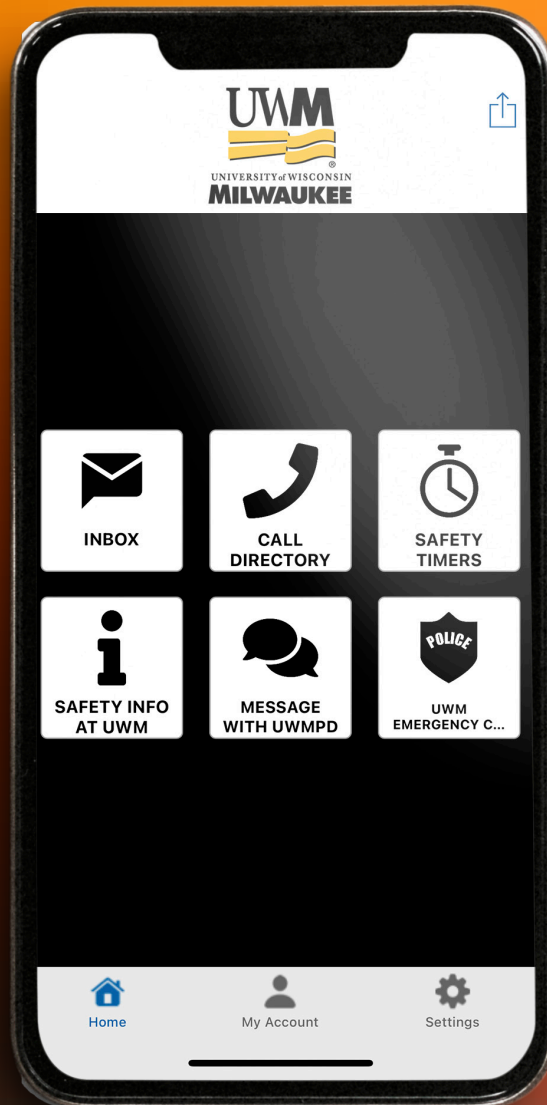

STAY SAFE

Get the Rave Guardian App

24/7, Two-Way Connectivity Between Students,
Campus Police and Other Security Resources

Easy Access:

Get emergency messages
by Wi-Fi, even without
a phone signal!

Never Walk Alone:

Share information with
trusted friends, family
and police.

Text:

Need a SAFEWALK? See
something suspicious?
Have a tip? Report a crime?

Key Phone Numbers:

Easy connections to local
police departments and
other resources.

Quick Info:

Takes you directly to
campus safety resources.

Help Is On the Way:

Call UWMPD and share
your location for a quick,
accurate response.