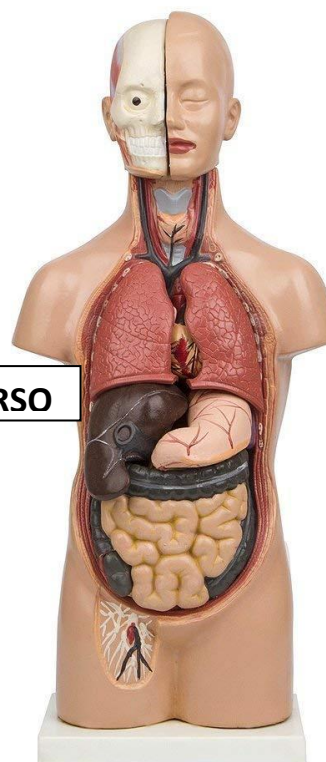

MODELS on Reserve

Teaching Models available for 2 hours

BRAIN

SKULL

HEART

HUMAN TORSO

**INORGANIC/ORGANIC
CHEMISTRY KIT**