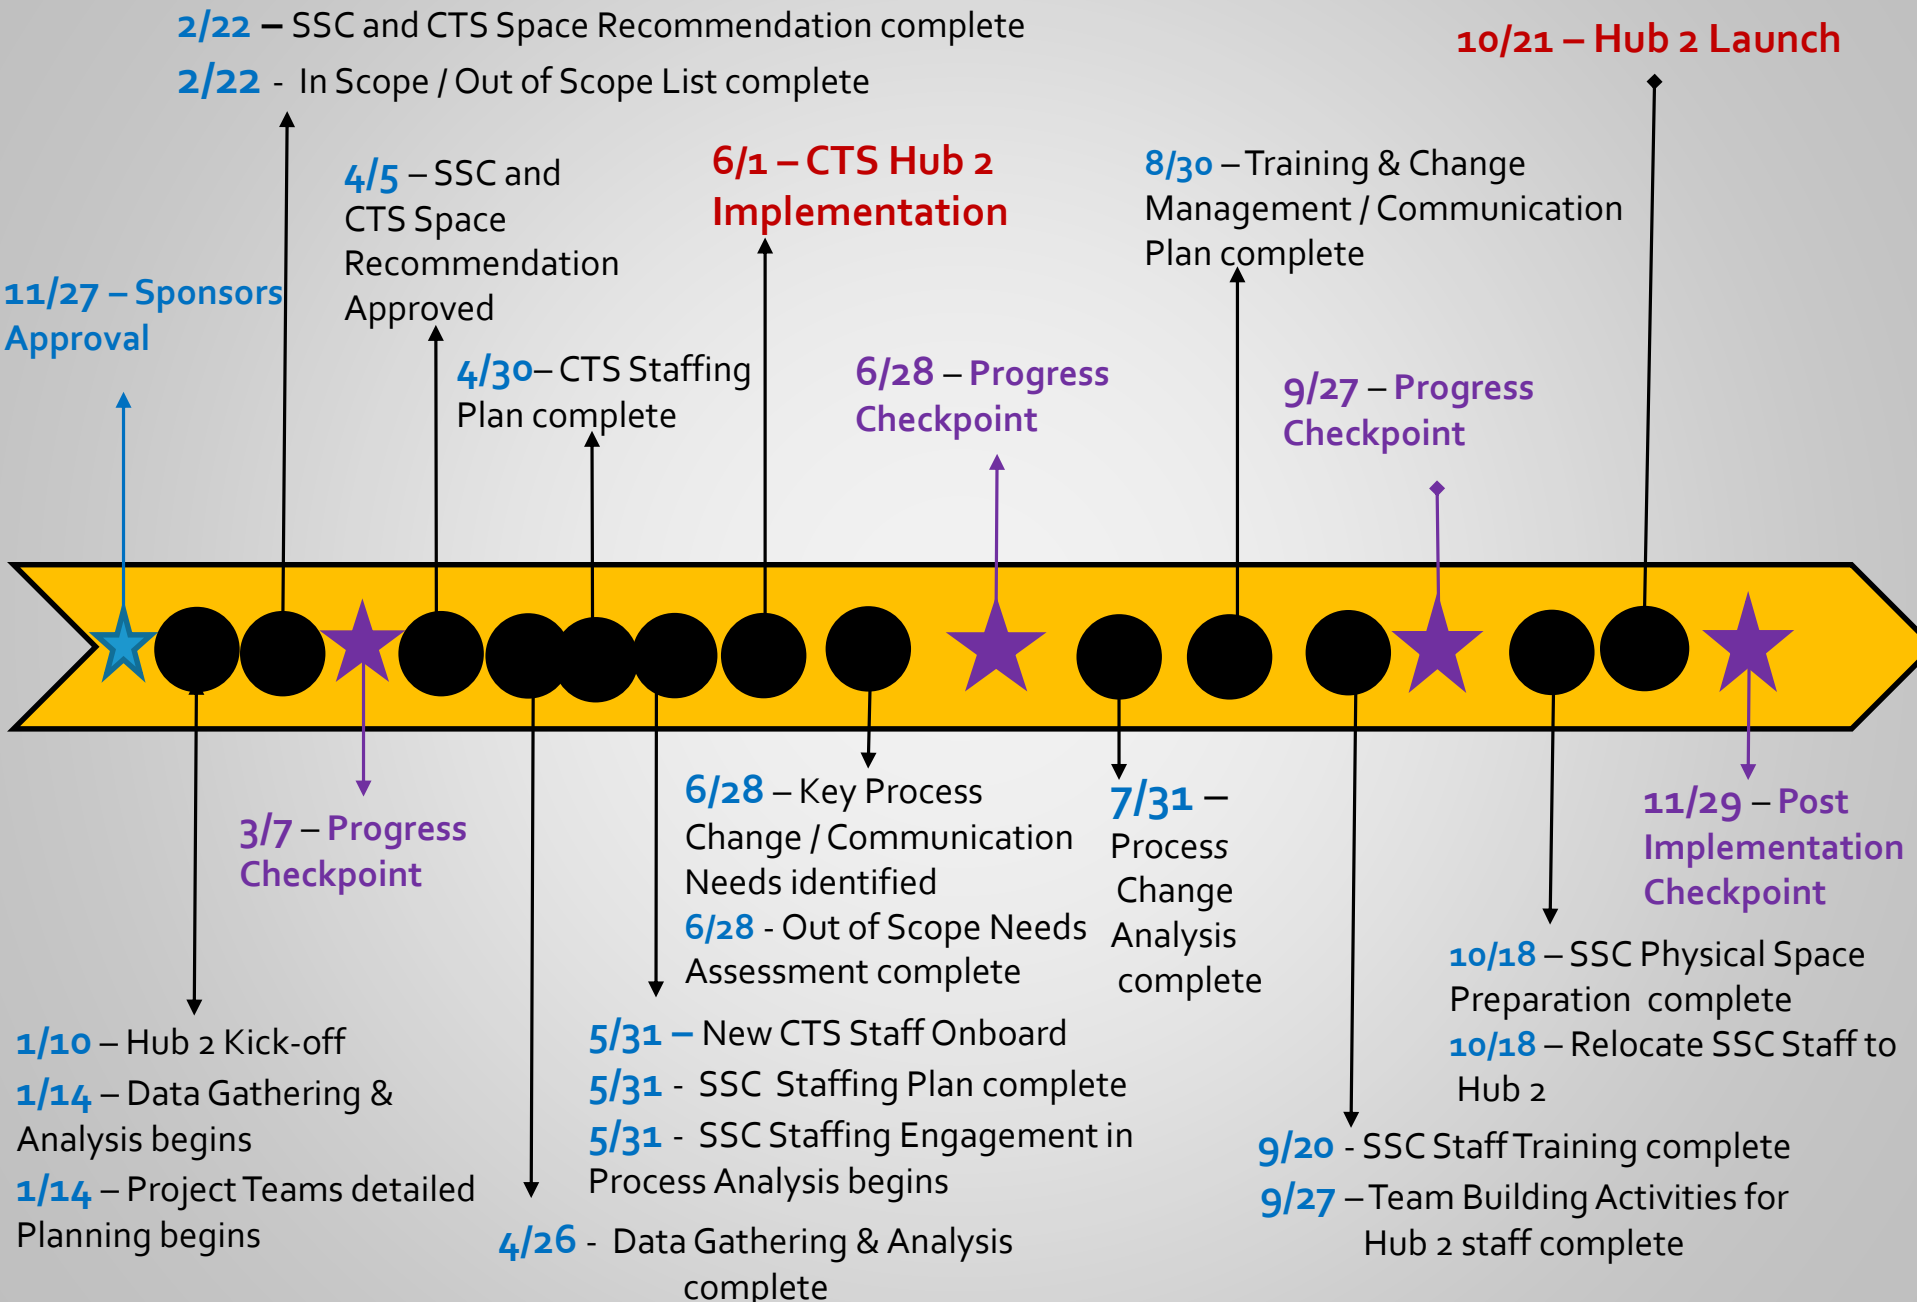

ISS Implementation – Hub 2 Key Milestones (Dec 2018 – Nov 2019)

*** Key Milestones reflect dates when deliverables are due from project teams. Does NOT include timeframe for decision making