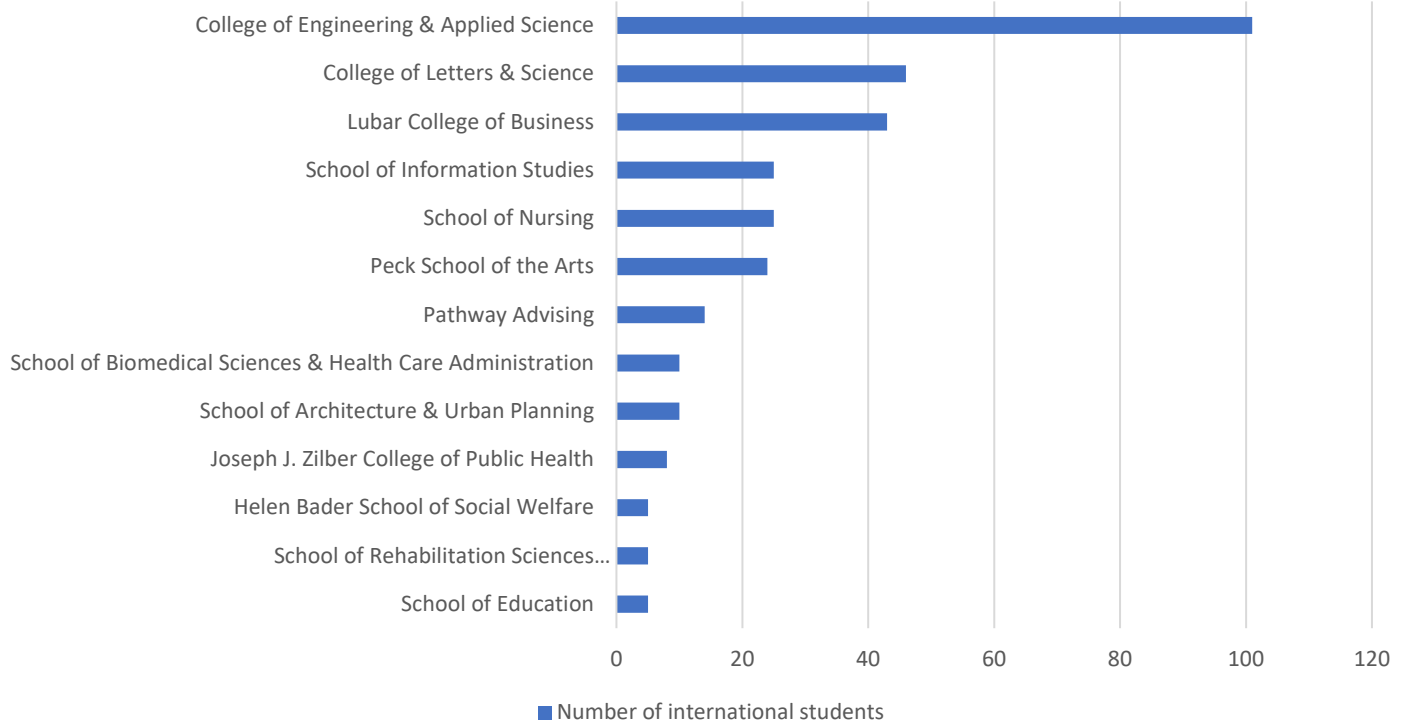

International Undergraduate Students by School/College

Note: In schools/colleges with 5 students or less, the exact # of students has been redacted to protect student privacy.