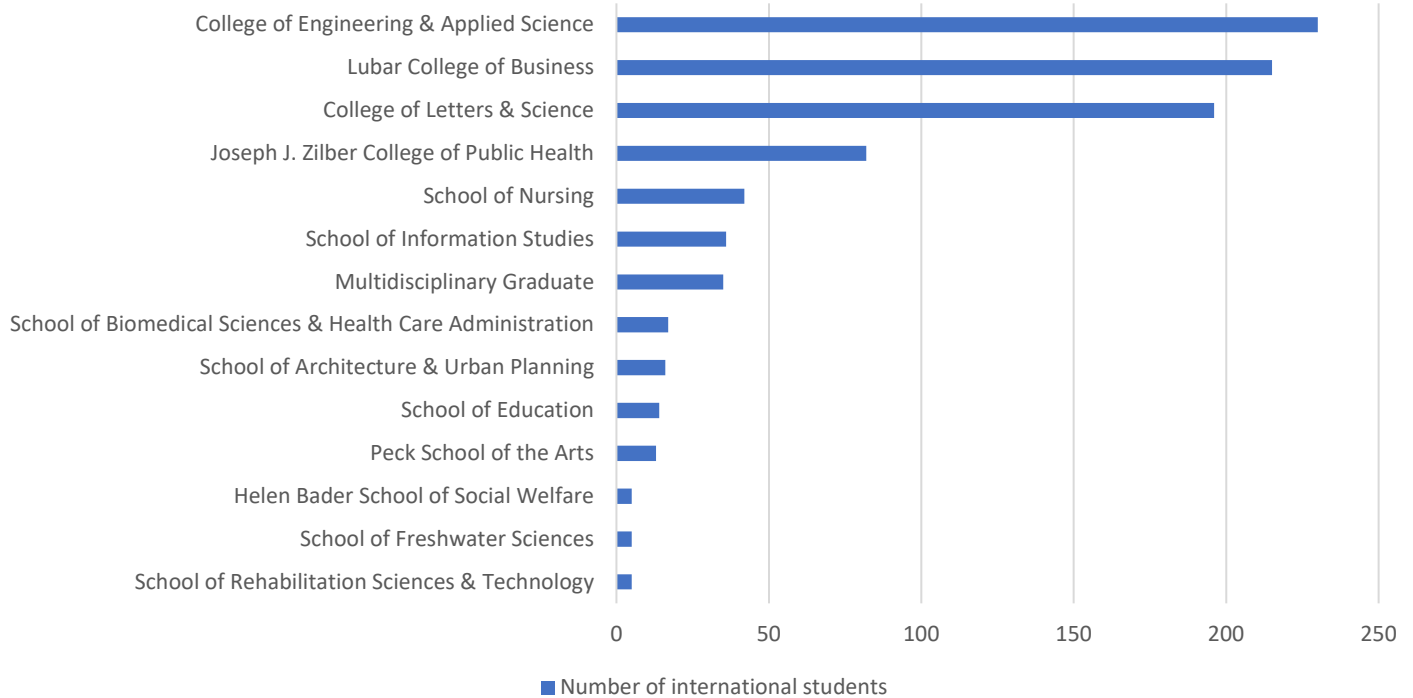

International Graduate Students by School/College

Note: In schools/colleges with 5 students or less, the exact # of students has been redacted to protect student privacy.