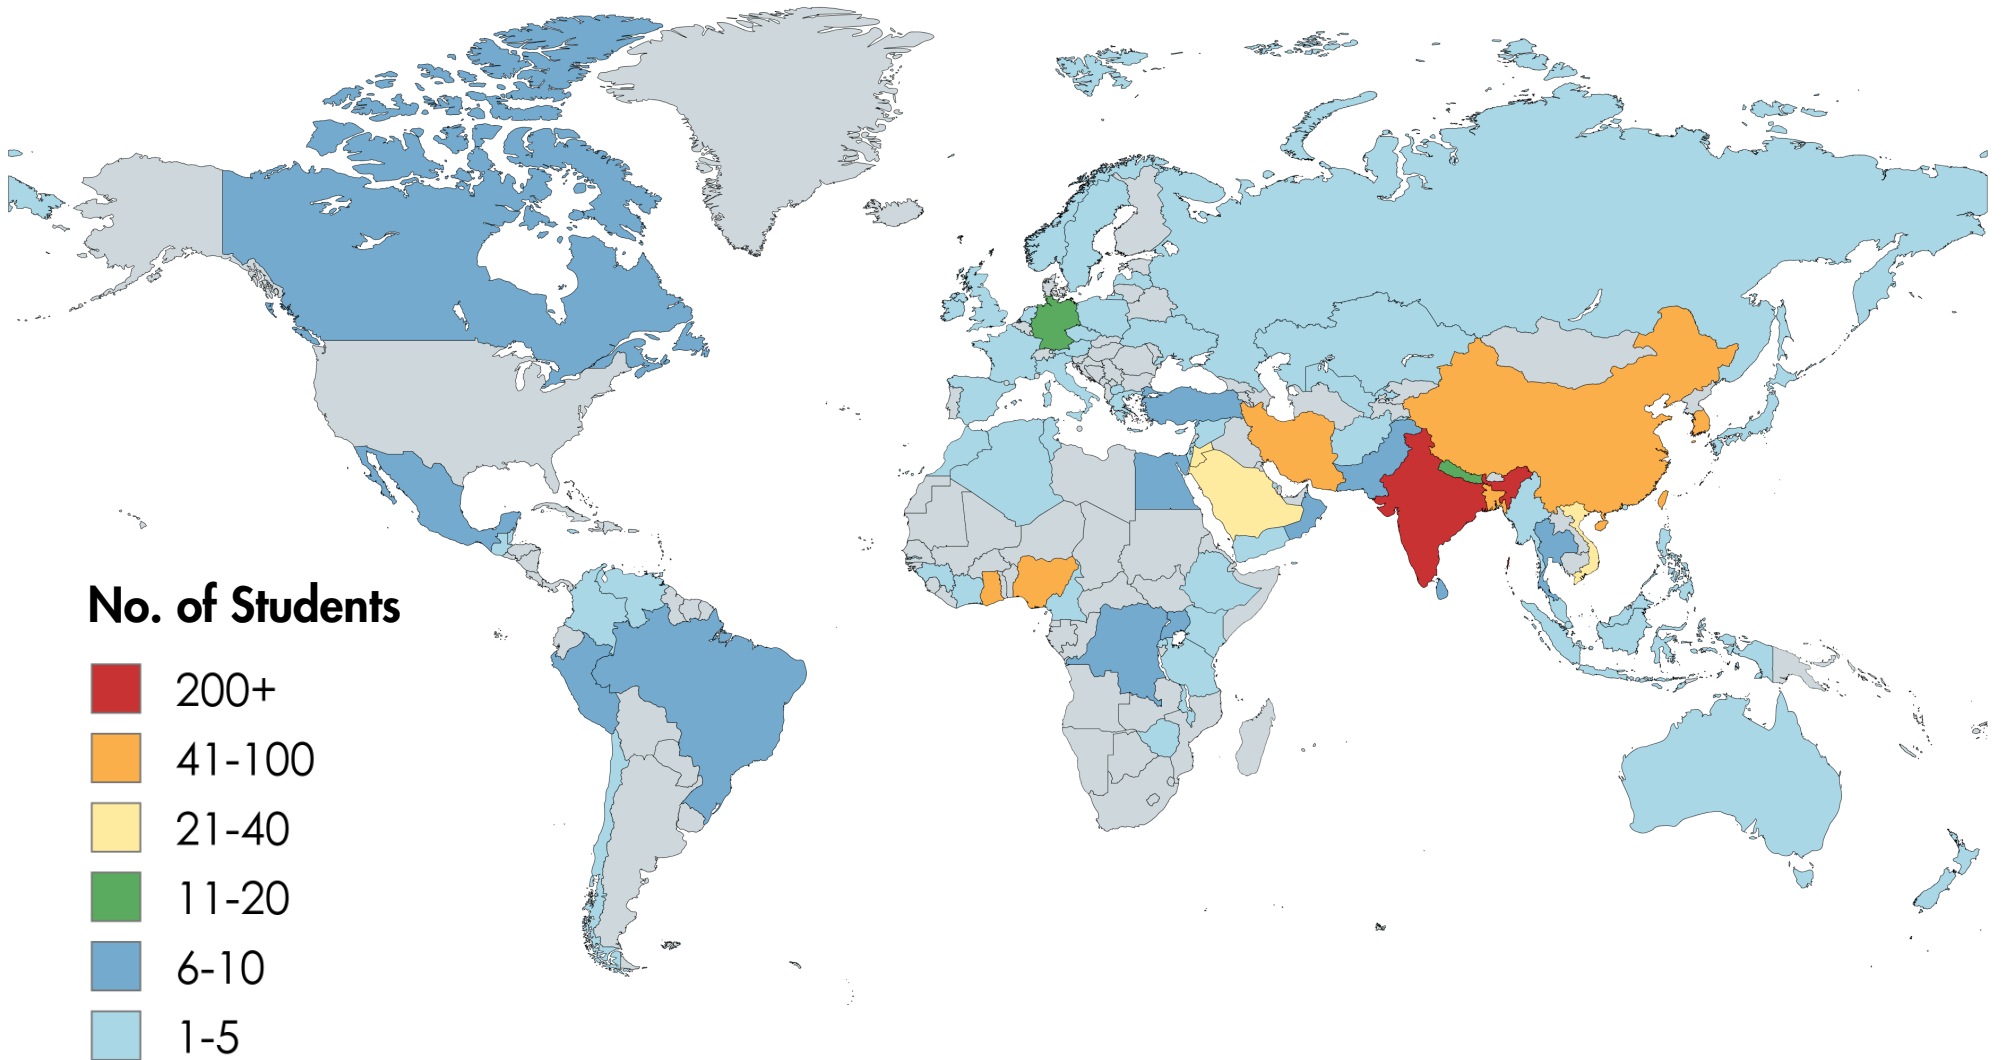

Fall 2024

World Map of UWM International Students

UWM International Student Enrollment (Fall 2024)

India	498	Gambia	***
Korea, Republic of	81	Greece	***
Bangladesh	62	Guatemala	***
Iran (Islamic Republic Of)	61	Hong Kong	***
China	57	Indonesia	***
Nigeria	53	Ireland	***
Taiwan	52	Israel	***
Ghana	41	Italy	***
Jordan	30	Jamaica	***
Saudi Arabia	29	Japan	***
Viet Nam	23	Kenya	***
Nepal	17	Latvia	***
Germany	14	Malawi	***
Pakistan	10	Malaysia	***
Canada	9	Morocco	***
Brazil	8	Myanmar	***
Mexico	8	Netherlands	***
Oman	7	New Zealand	***
Turkey	7	Norway	***
Uganda	7	Palestinian Territories	***
Congo, The Democratic Republic	6	Philippines	***
Egypt	6	Poland	***
Peru	6	Russian Federation	***
Sri Lanka	6	Rwanda	***
Thailand	6	Singapore	***
Uzbekistan	6	Spain	***
Afghanistan	***	Sweden	***
Algeria	***	Syrian Arab Republic	***
Australia	***	Tanzania, United Republic of	***
Austria	***	Trinidad and Tobago	***
Bahrain	***	Tunisia	***
Belize	***	Ukraine	***
Cameroon	***	United Kingdom	***
Cayman Islands	***	Venezuela	***
Chile	***	Yemen	***
Colombia	***	Zimbabwe	***
Cote D'Ivoire	***		
Cyprus	***		
Czech Republic	***		
Ethiopia	***		
Fmr Yugoslav Rep of Macedonia	***		
France	***		

***Redacted to protect student privacy because cell size ≤5 students.

International Undergraduate Students by School/College

Note: In schools/colleges with 5 students or less, the exact # of students has been redacted to protect student privacy.

International Graduate Students by School/College

Note: In schools/colleges with 5 students or less, the exact # of students has been redacted to protect student privacy.

International Undergraduate Student Enrollment by Program

International
Graduate
Student Enrollment
by Program