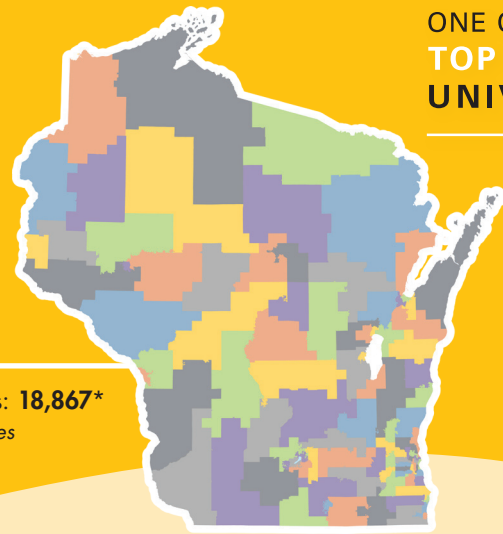

## THE STATEWIDE IMPACT OF UWM STUDENTS & ALUMNI

*Voters by Senate District | 2021*

### UWM Voters in Wisconsin

Total WI Alumni: **137,884\*** Total WI Students: **18,867\***  
 Includes students from the Milwaukee, Waukesha and Washington County campuses

Total UWM Alumni: **195,000** Total UWM Students: **24,725**

## THE STATEWIDE IMPACT OF UWM STUDENTS & ALUMNI

*Voters by Assembly District | 2021*

**UWM Voters in Wisconsin** Total WI Alumni: **137,884\*** Total WI Students: **18,867\***

*Includes students from the Milwaukee, Waukesha and Washington County campuses*