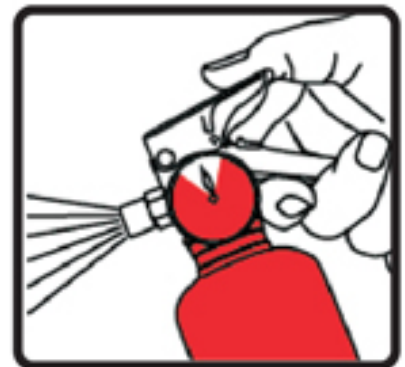

Remember the **PASS** Word

Pull

Pull the pin (or other motion) to unlock the extinguisher.

Aim

Aim at the base (bottom) of the fire and stand 6 - 10 feet away.

Squeeze

Squeeze the lever to discharge the agent.

Sweep

Sweep the spray from left to right until the flames are totally extinguished.